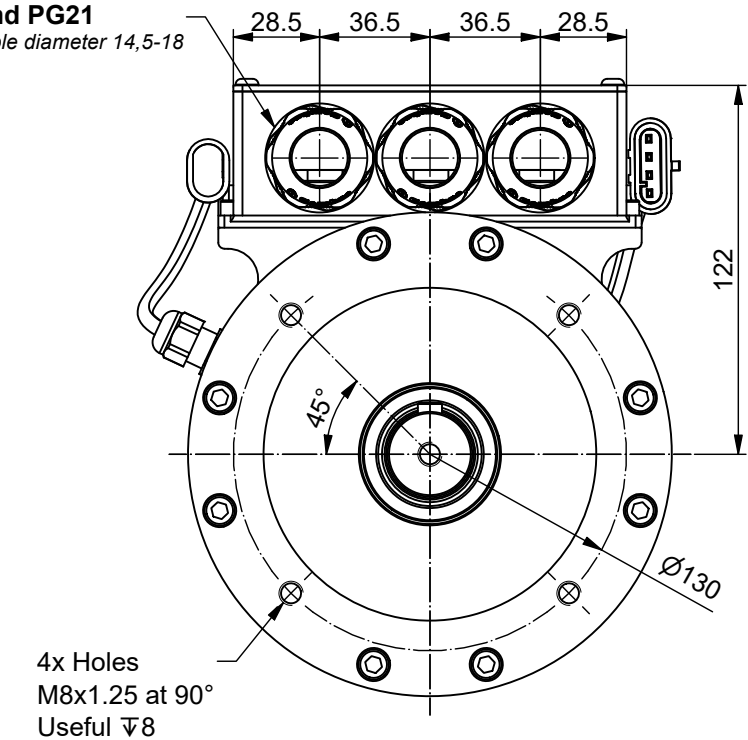

Cable gland PG21
Permitted cable diameter 14,5-18

B			
A			
Ref. :	Description :	Signature :	Ref. Date :
Measures without tolerance must be considered +/-1mm. These drawings may be subject to change over time.			
Product : BD 135 - 150 - B14/100			
All rights reserved. No designs, or part of them, may be copied, modified or transmitted in any form without permission of C.F.R.		Date: 05/04/2022	Scale: 1:2.5
			A3