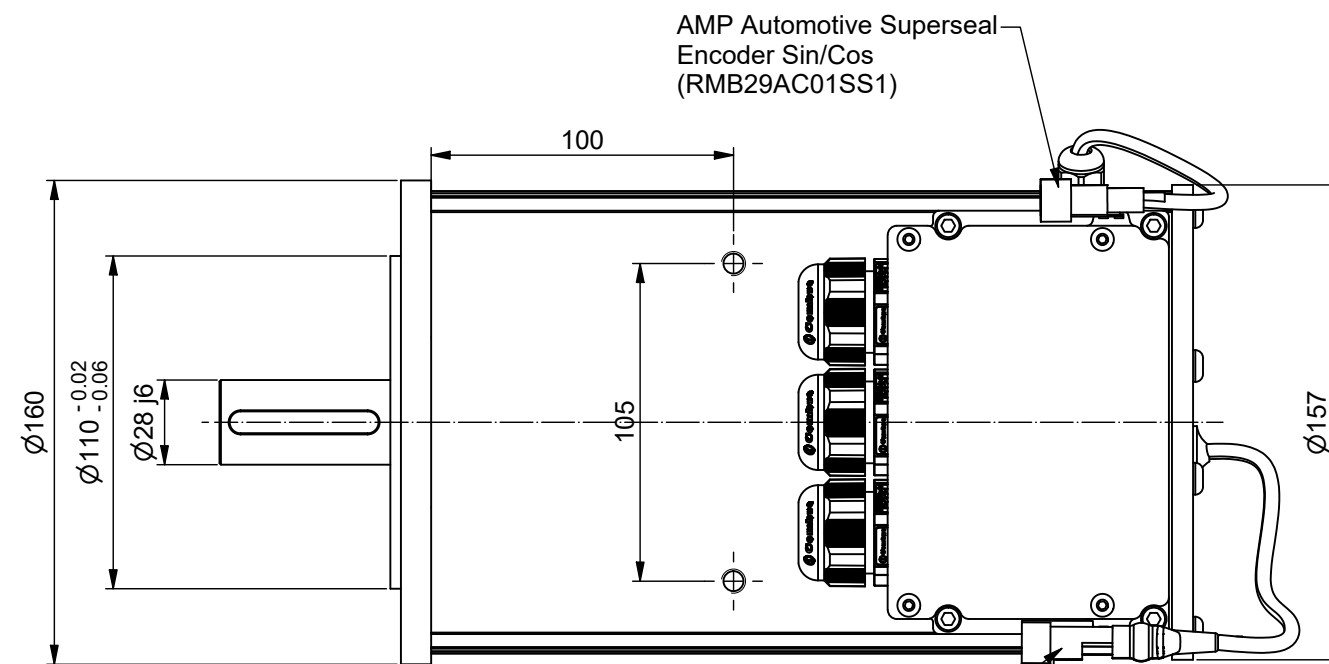

Cable gland PG21
Permitted cable diameter 14,5-18

B			
A			
Ref. :	Description :	Signature :	Ref. Date :
Measures without tolerance must be considered +/-1mm. These drawings may be subject to change over time.			
Product : BD 135 - 150 - B14/100			
All rights reserved. No designs, or part of them, may be copied, modified or transmitted in any form without permission of C.F.R.		Date: 05/04/2022	Scale: 1:2.5
			A3